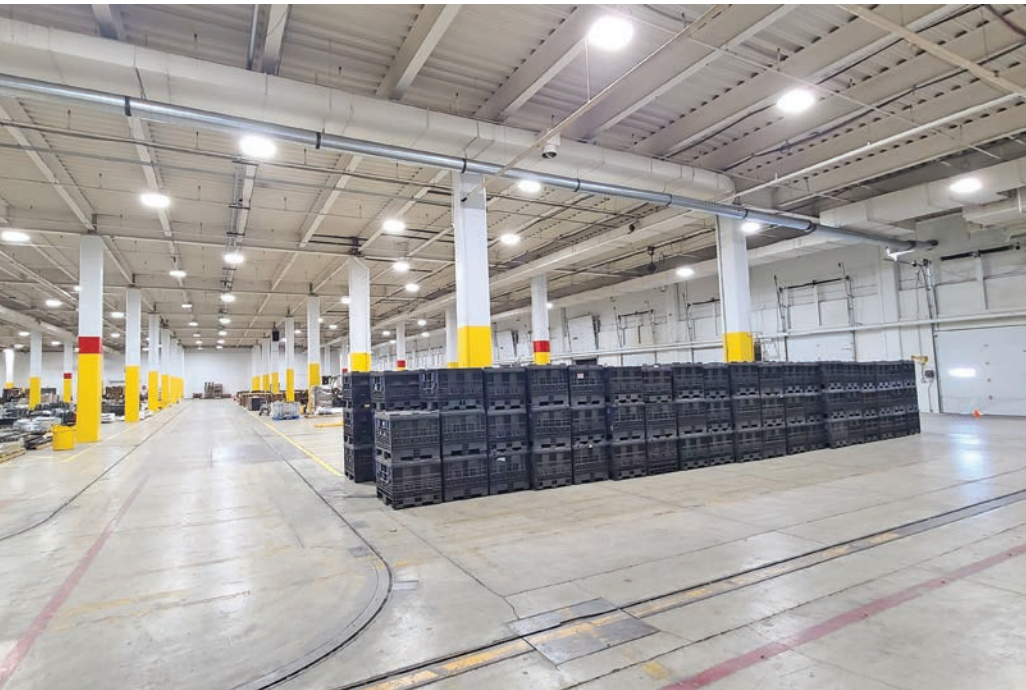

Logistics Warehouse Space

4545 Fisher Road, Columbus, OH 43228

- Available: 59,000 SF (w/1,200 SF office)
- 13 docks
- 24' clear height
- Large parking field (cars & trucks)
- 400+ trailer parking spaces
- Strategically located 1 mile to I-70 and I-270

Logistics Warehouse Space

4545 Fisher Road, Columbus, OH 43228

Logistics Warehouse Space

4545 Fisher Road, Columbus, OH 43228

Dean Miller
513-383-8351 | dmiller@icpll.com

Kohl Kirkland
937-489-0135 | kkirkland@icpll.com

Logistics Warehouse Space

4545 Fisher Road, Columbus, OH 43228