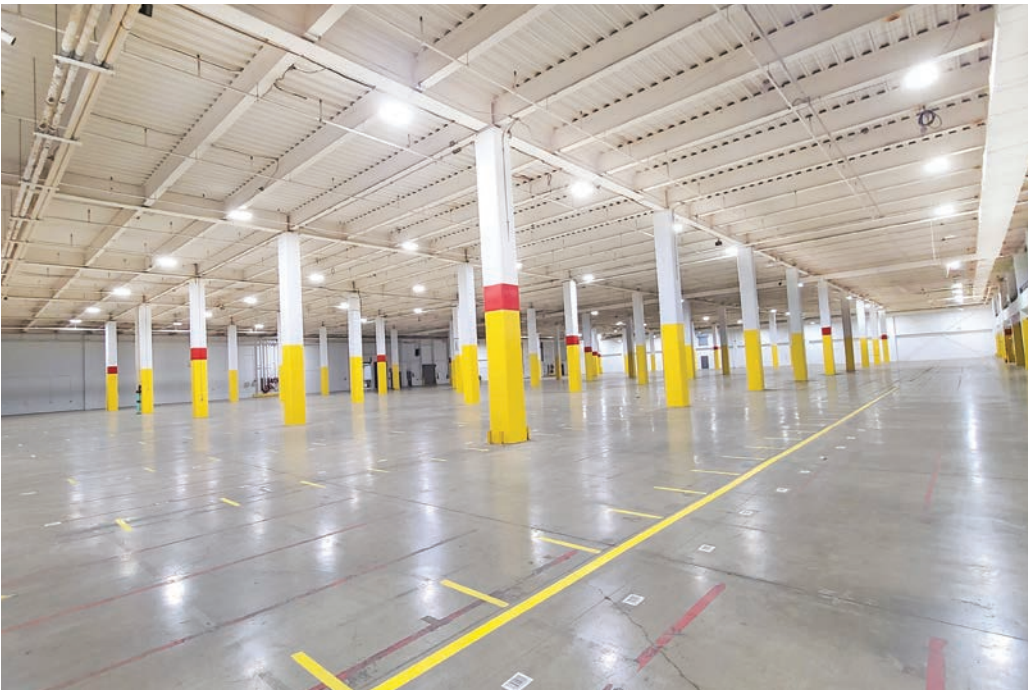

Logistics Warehouse Space

4545 Fisher Road, Columbus, OH 43228