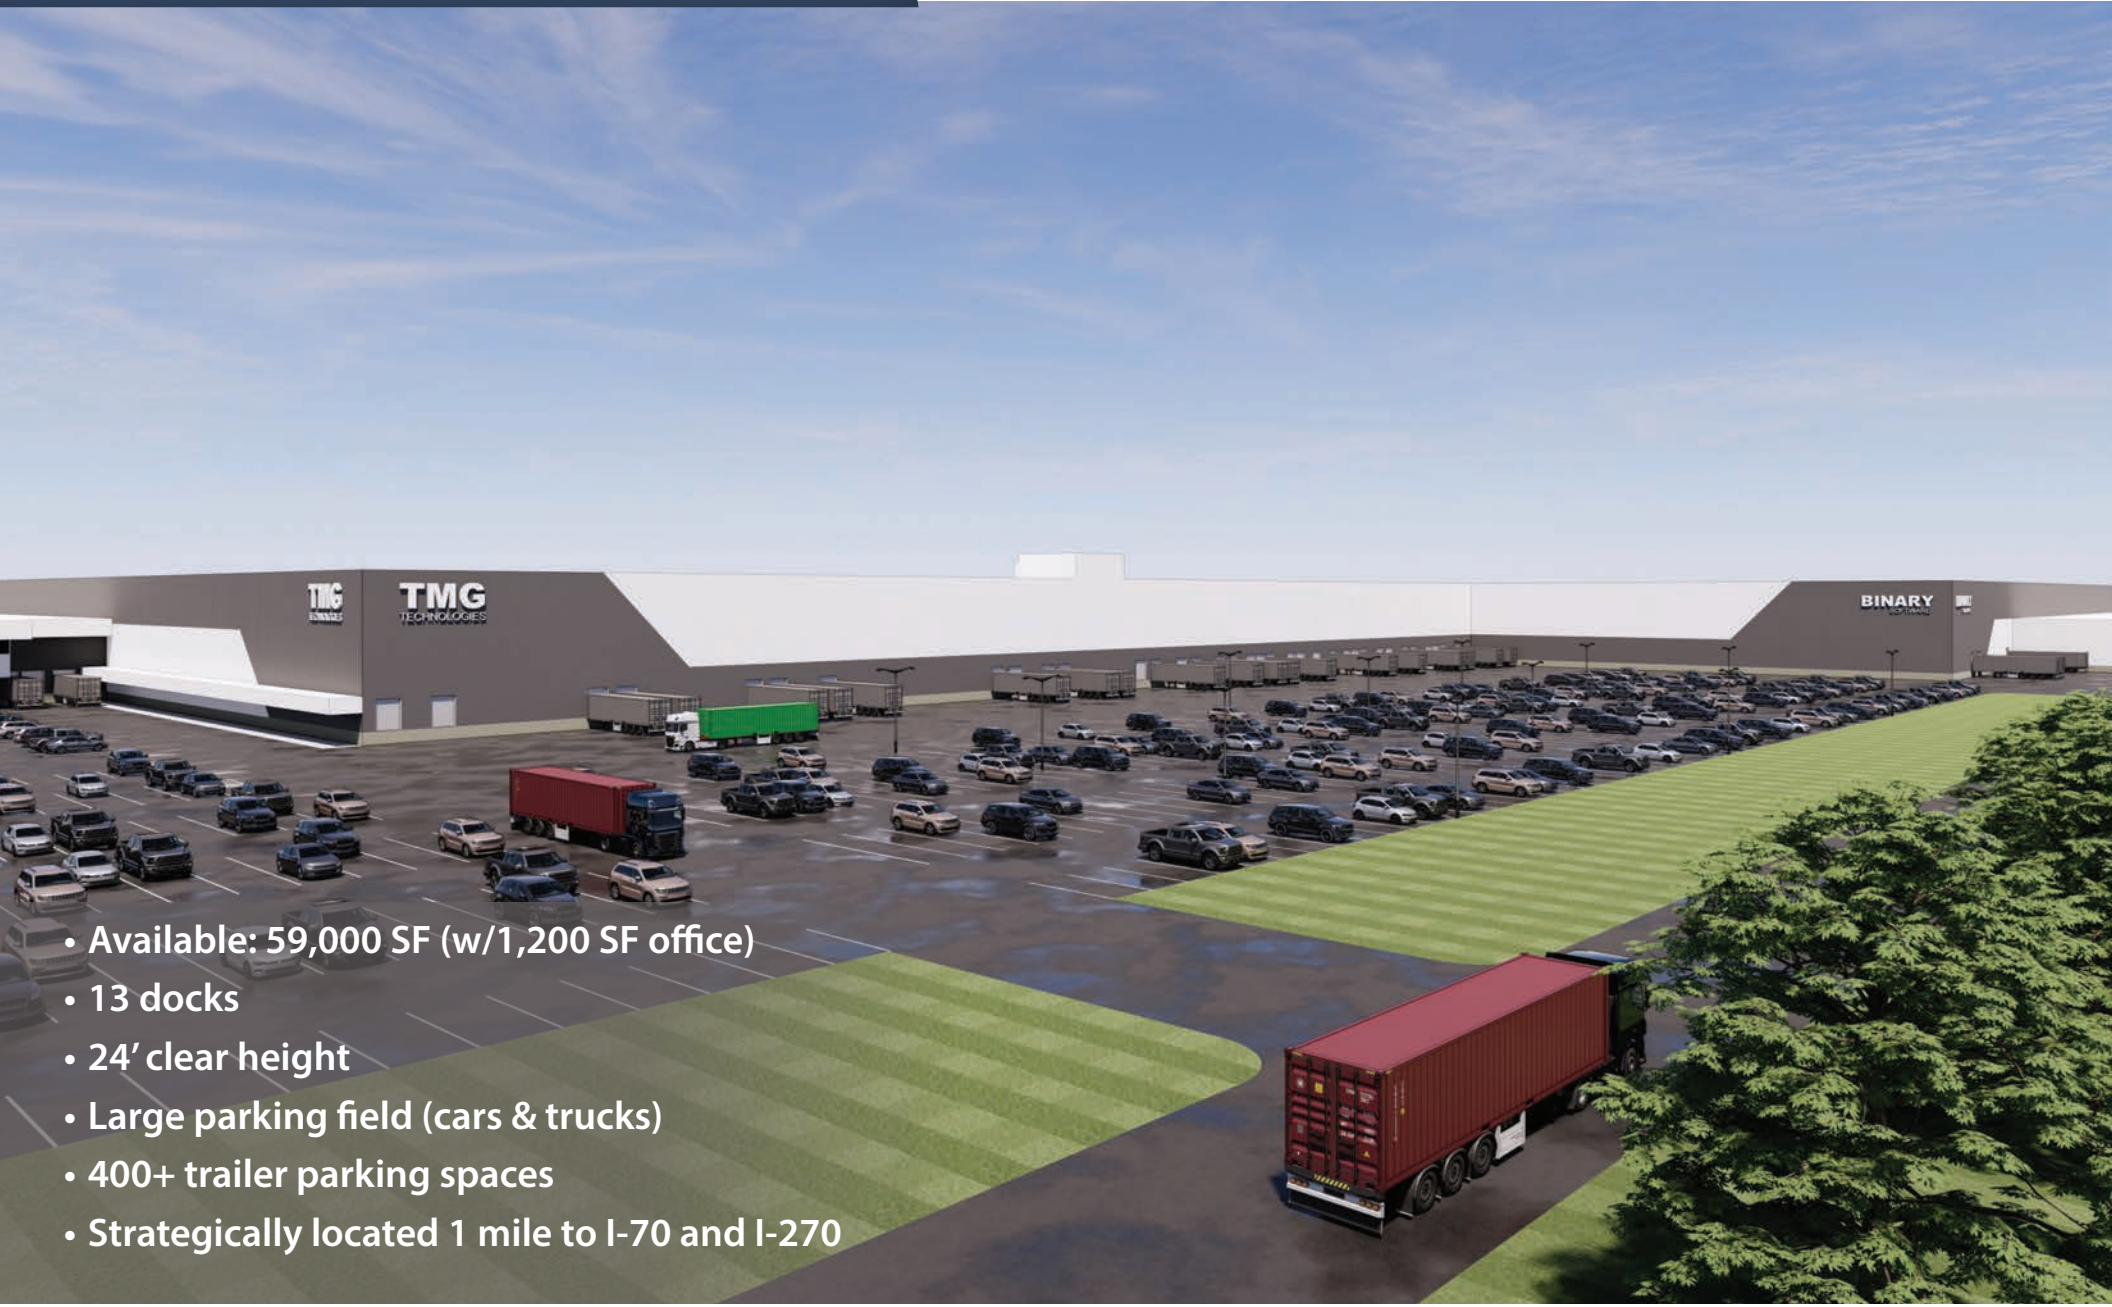

Logistics Warehouse Space

4545 Fisher Road, Columbus, OH 43228

- Available: 59,000 SF (w/1,200 SF office)
- 13 docks
- 24' clear height
- Large parking field (cars & trucks)
- 400+ trailer parking spaces
- Strategically located 1 mile to I-70 and I-270

Logistics Warehouse Space

4545 Fisher Road, Columbus, OH 43228

Logistics Warehouse Space

4545 Fisher Road, Columbus, OH 43228

Dean Miller
513-383-8351 | dmiller@icpll.com

Kohl Kirkland
937-489-0135 | kkirkland@icpll.com

Logistics Warehouse Space

4545 Fisher Road, Columbus, OH 43228